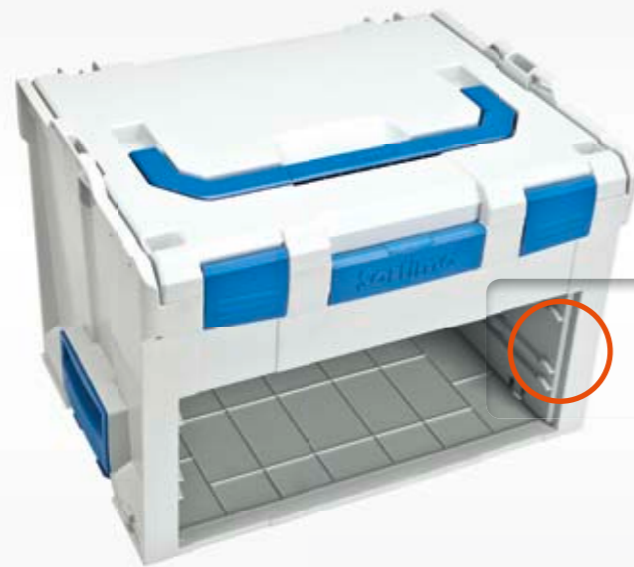

Safe transportation in the Sortimo i-BOXX. The high Sortimo quality you can expect.

Secure storage

The i-BOXXes and the LS drawer can be stored quickly and easily in the L-BOXX. The smart locking mechanism of the L-BOXX keeps the i-BOXX and drawer from falling out.

LS drawer